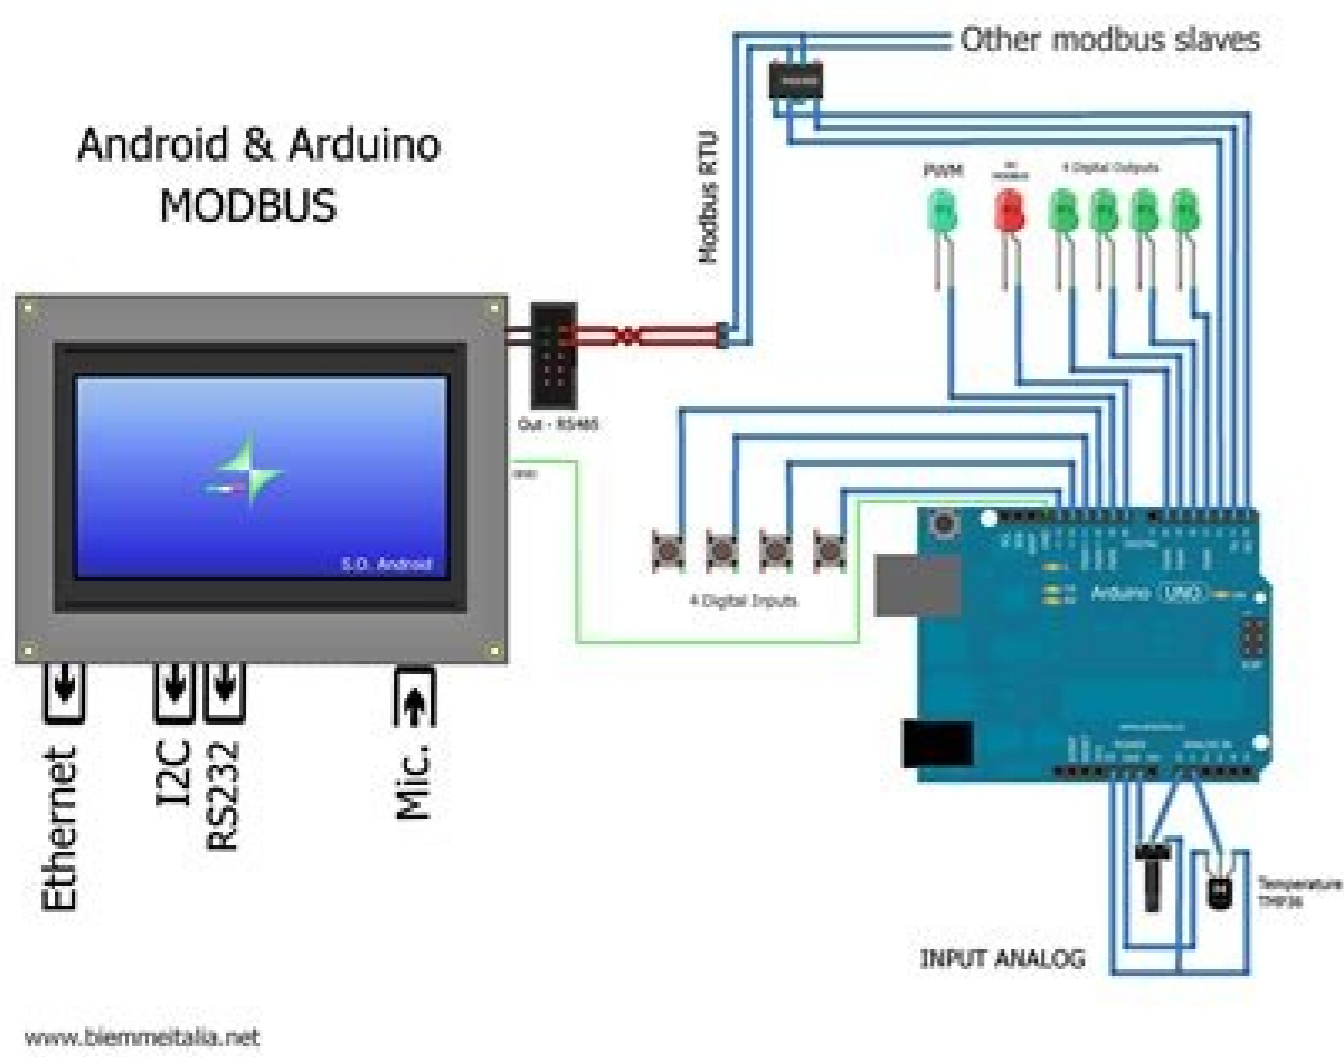

Android modbus hmi

apkcombo.com

Unduh ROBOPAC HMI APK

Hmi modbus tcp android.